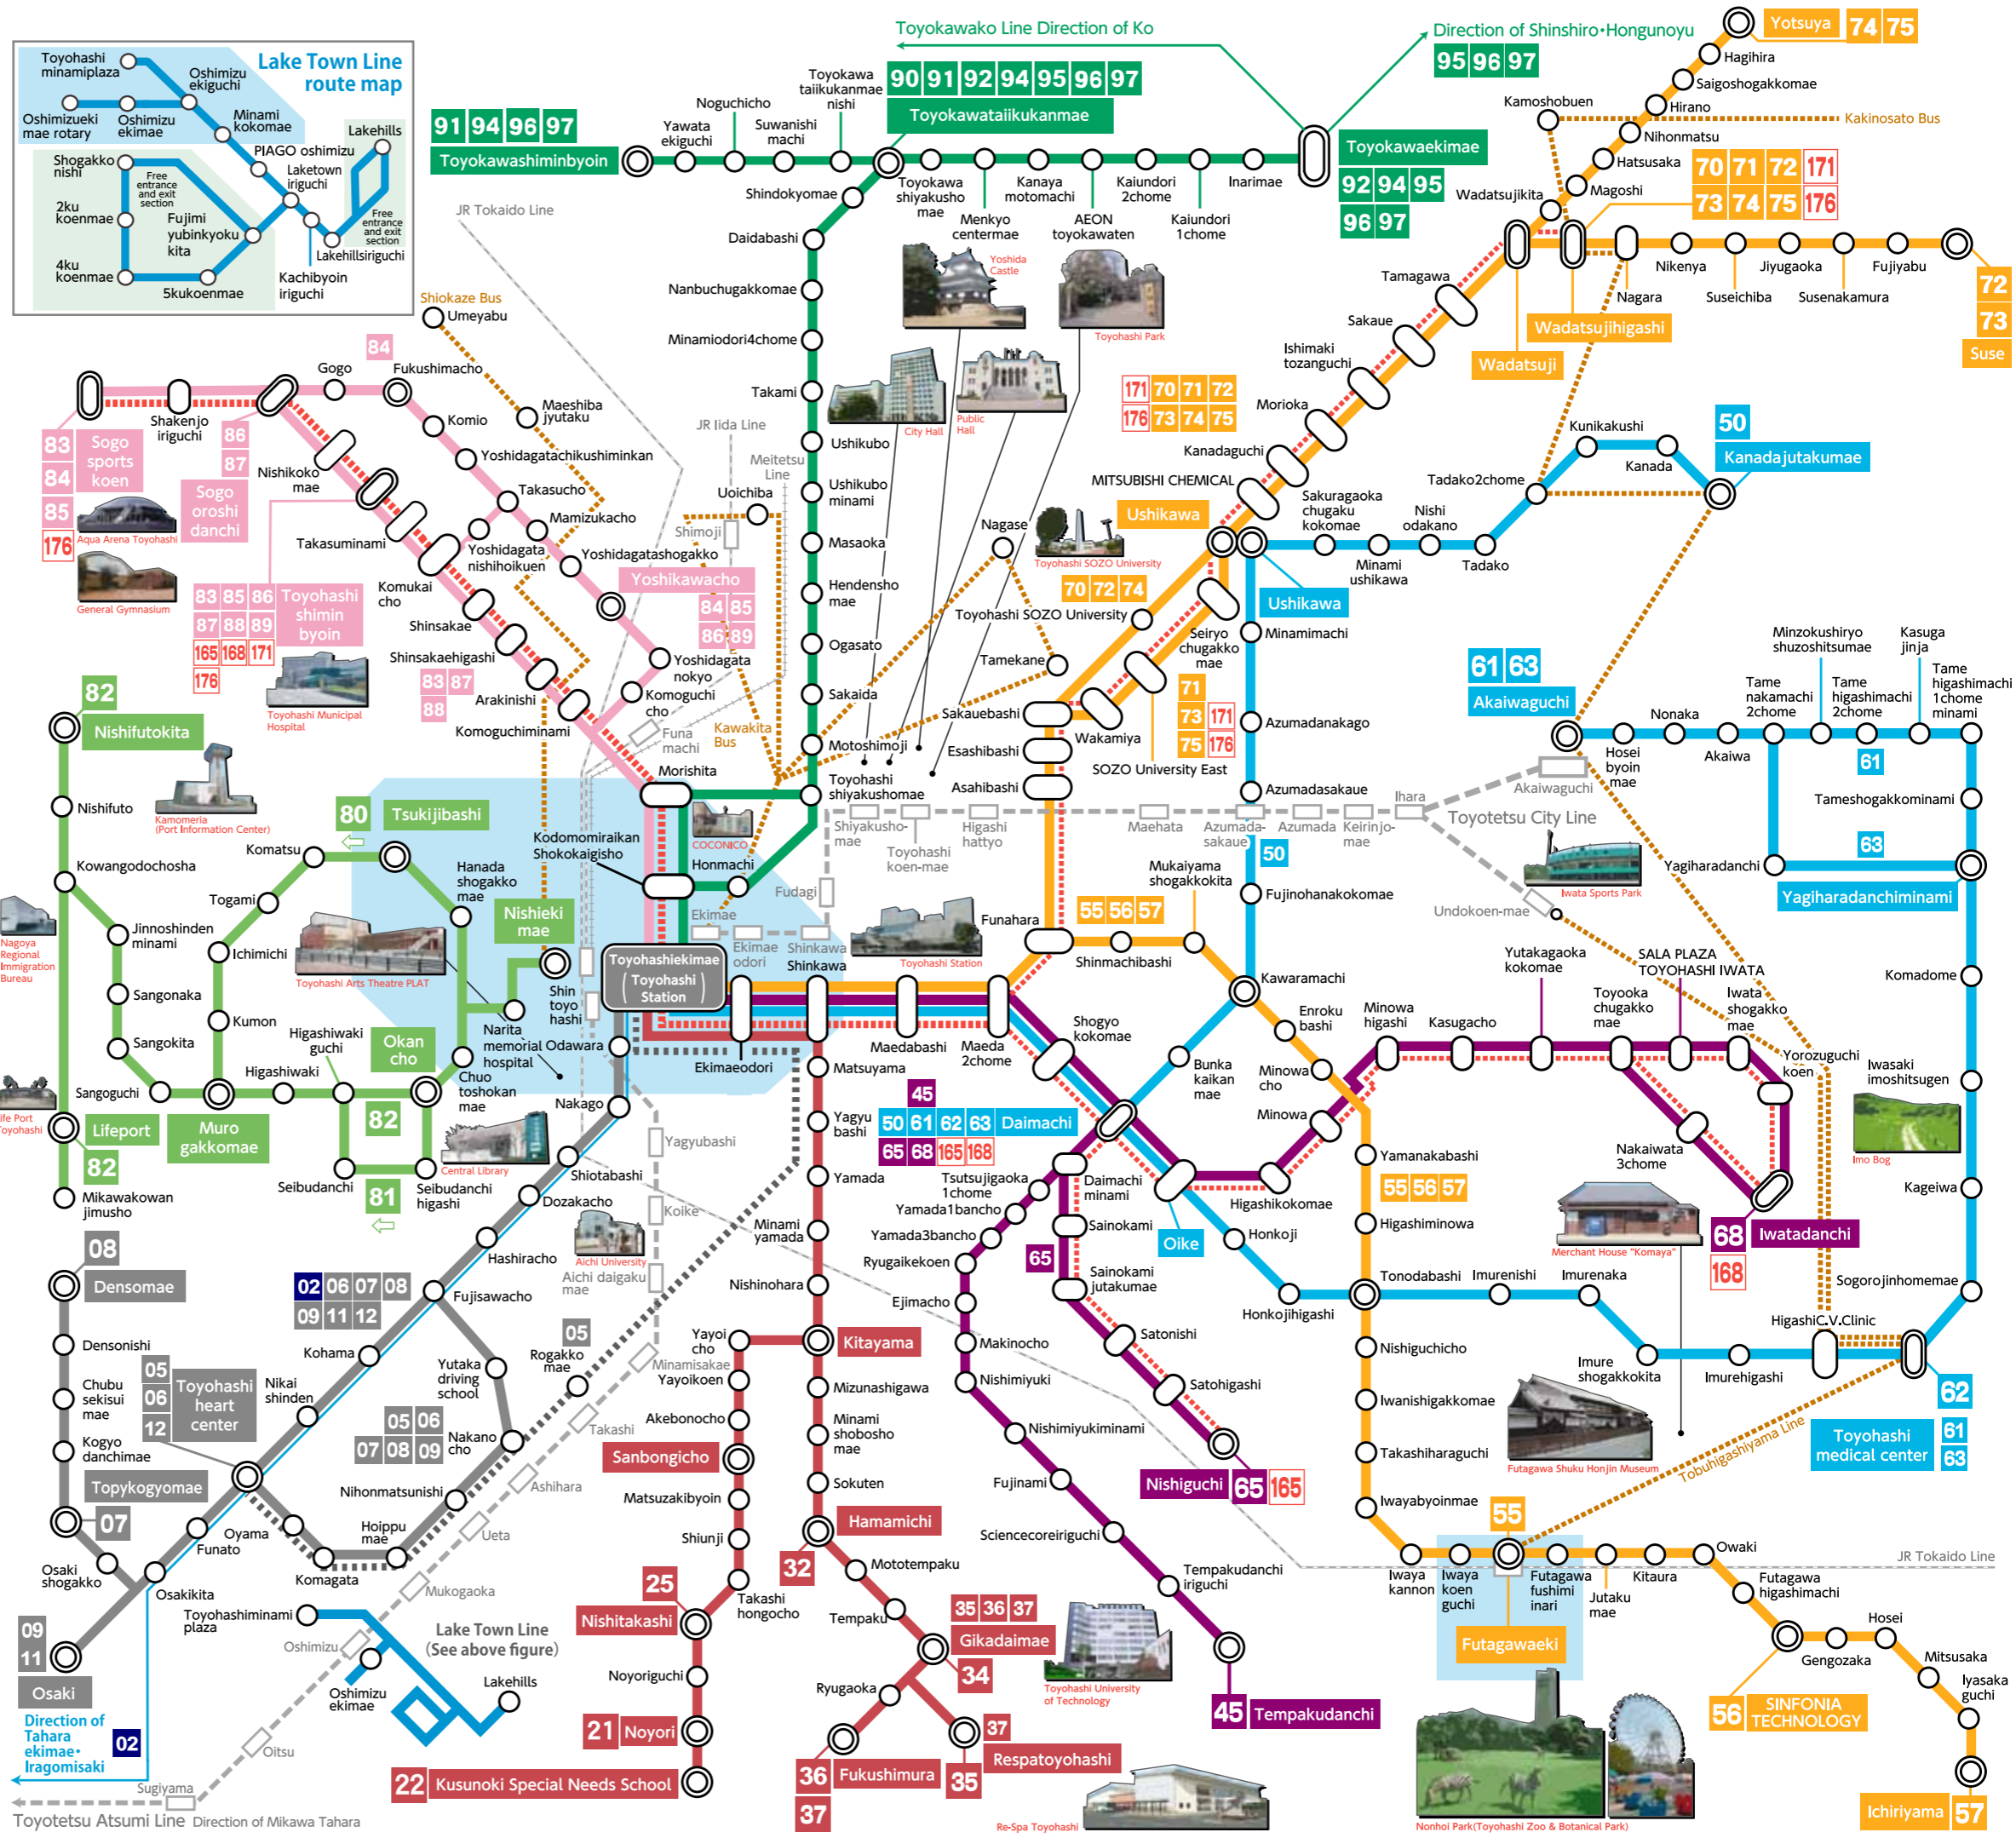

F Overall View

Bus platform number (from Toyohashi Station)	Route name	Bus number
1	Irago Line	02
	Nakahamaosaki Line	05 06 07 08 09
	Kohamaosaki Line	11 12
2	Sanbongi Line	21 22 25
	Toyohashigikadai Line	32 34 35 36 37
3	Ushikawanada Line	50
	Imureiwasaki Line	61 62 63
4	Tempakudanchi Line	45
	Nishiguchi Line	65
	Iwatadanchi Line	68
5	Nishiguchitoyohashishiminbyoin Line	165 (for Nishiguchi)
	Iwatadanchitoyohashishiminbyoin Line	168 (for Iwatadanchi)
	Futagawa Line	55 56 57
6	Toyohashiwadatsuji Line	70 71 72 73 74 75
	Wadatsujitoyohashishiminbyoin Line	171 176 (for Wadatsujihigashi)
7	Toyokawa Line	90 91 92 94 96
	Shinpou Line	95 97
Nishieki mae	Toyohashishiminbyoin Line	83 85 86 87 88 89
	Oroshidanchi Line	84
	Nishiguchitoyohashishiminbyoin Line	165 (for Toyohashishiminbyoin)
	Iwatadanchitoyohashishiminbyoin Line	168 (for Toyohashishiminbyoin)
Laketown Line	Wadatsujitoyohashishiminbyoin Line	171 176 (for Toyohashishiminbyoin)
	Muro Line	80 81
	Jinnofuto Line	82

- Direct Line for Toyohashi Municipal Hospital (Toyohashishiminbyoin)
- 165 Nishiguchi~Toyohashishiminbyoin
- 168 Iwatadanchi~Toyohashishiminbyoin
- 171 Wadatsujihigashi~Toyohashishiminbyoin
- 176 Wadatsujihigashi~Sogosportskoen

- 100 yen section from Toyohashiekimae•Futagawaeki•Oshimizu ekimae
- Meitetsu Line•Toyotetsu Atsumi Line
- Toyotetsu City Line
- JR Tokaido Line•JR Iida Line
- Toyohashi Community Bus

knot.temirin.jp
You can track the tram in real-time