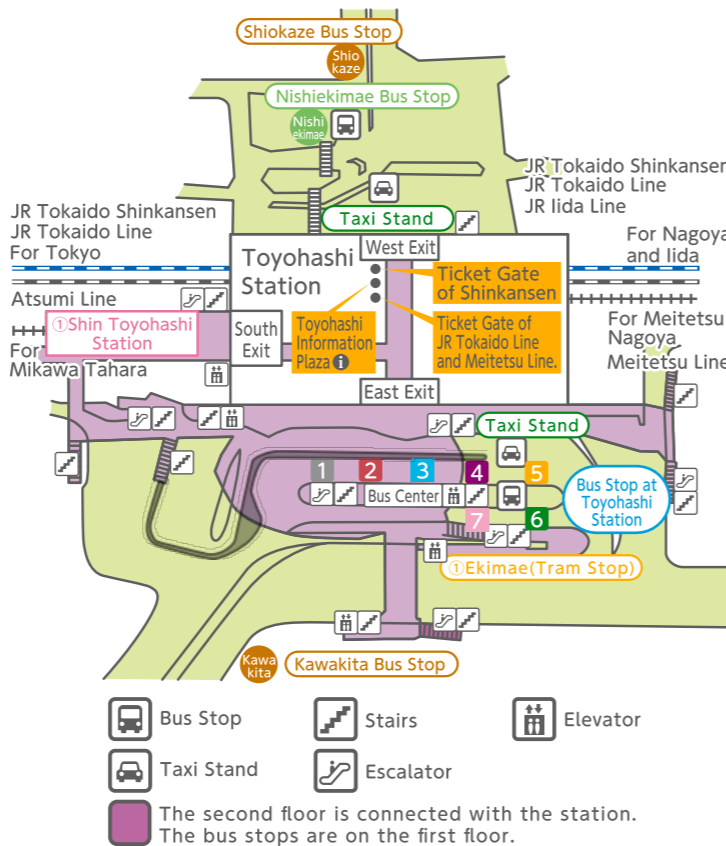

- 2minutes: ①Shintoyohashi
- 4minutes: ②Yagyubashi
- 6minutes: ③Koike
- 6minutes: ④Aichidaigakumae
- 7minutes: ⑤Minamisakae
- 9minutes: ⑥Takashi
- 12minutes: ⑦Ashihara
- 14minutes: ⑧Ueta
- 15minutes: ⑨Mukogaoka
- 18minutes: ⑩Oshimizu
- 21minutes: ⑪Oitsu
- 25minutes: ⑫Sugiyama
- 27minutes: ⑬Yagumadai
- 30minutes: ⑭Toshima
- 33minutes: ⑮Kanbe
- 35minutes: ⑯Mikawatahara

Three Great Festivals in Toyohashi

The Gion Festival, Hada Festival and Oni Festival are traditional festivals with a long history.

D Platforms and Bus Stops at Toyohashi Station

E	Type	Name	How to get there from Toyohashi Station		
			Route Name/ Bus / Route Number	Arriving at (name of stop)	Boarding(place)
Government office		City Hall	Toyotetsu City Line 90 91 92 94 95 96 97	⑤Shiyakusho-mae	Tram Stop
		Toyohashi police station	Toyotetsu City Line ⑤Shiyakusho-mae	Toyohashishiyakushomae	Bus 6
Medical care		Toyohashi Municipal Hospital	83 85 86 87 88 89 165 168 171 176	Toyohashishiminbyoin	Bus 7
		Central Library	02 06 07 08 09 11 12 81 82	Shiotabashi Chuotoshokanmae	Bus 1 Bus stop at Nishiekimae
Library		Mukaiyama Library	50 61 62 63	Bunkakaikanmae Daimachi	Bus 3 Bus 4
		Minakuru(Oshimizu Library)	Toyotetsu Atsumi Line ⑩Oshimizu	Shin Toyohashi Station	
		Nonhoi Park (Toyohashi Zoo & Botanical Park)	JR Tokaido Line 55 56 57	Futagawaeki	Bus 5
Culture & Tourist facilities		Re-Spa Toyohashi	35 37	Respatoyohashi	Bus 2
		Aichi University	Toyotetsu Atsumi Line ④Aichidaigakumae	Shin Toyohashi Station	
University		Toyohashi University of Technology	34 35 36 37 70 72 74	Gikadaimae Toyohashi SOZO University	Bus 2 Bus 5
		Toyohashi Sozo University	71 73 75 171 176	SOZO University East	