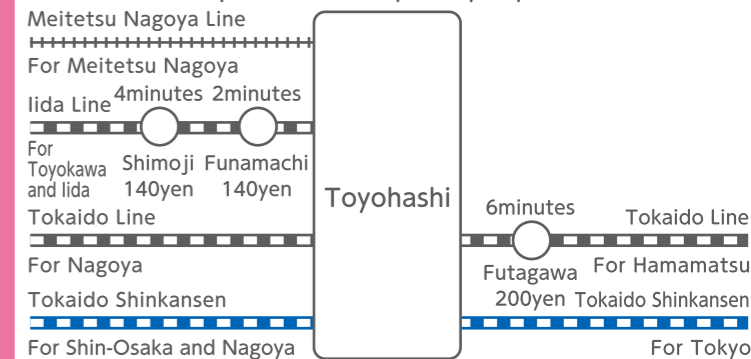

How to get change **Fare Box**

The number of minutes at each station indicates the travel time from "Toyohashi Station."

- 1minutes: ①Ekimae
- 3minutes: ③Shinkawa
- 5minutes: ④Fudagi
- 7minutes: ⑤Shiyakusho-mae
- 9minutes: ⑥Toyohashikoen-mae
- 11minutes: ⑦Higashihattyo
- 13minutes: ⑧Maehata
- 15minutes: ⑨Azumada-sakaue
- 17minutes: ⑩Azumada
- 18minutes: ⑪Keirinjo-mae
- 20minutes: ⑫Ihara
- 22minutes: ⑬Akaiwaguchi
- 22minutes: ⑭Undokoen-mae

C How to take the train

JR Lines, Meitetsu Lines

The number of minutes at each station indicates the travel time and "yen" indicates the fare from "Toyohashi Station." For the time and fare of other stations, please contact the respective railway company.