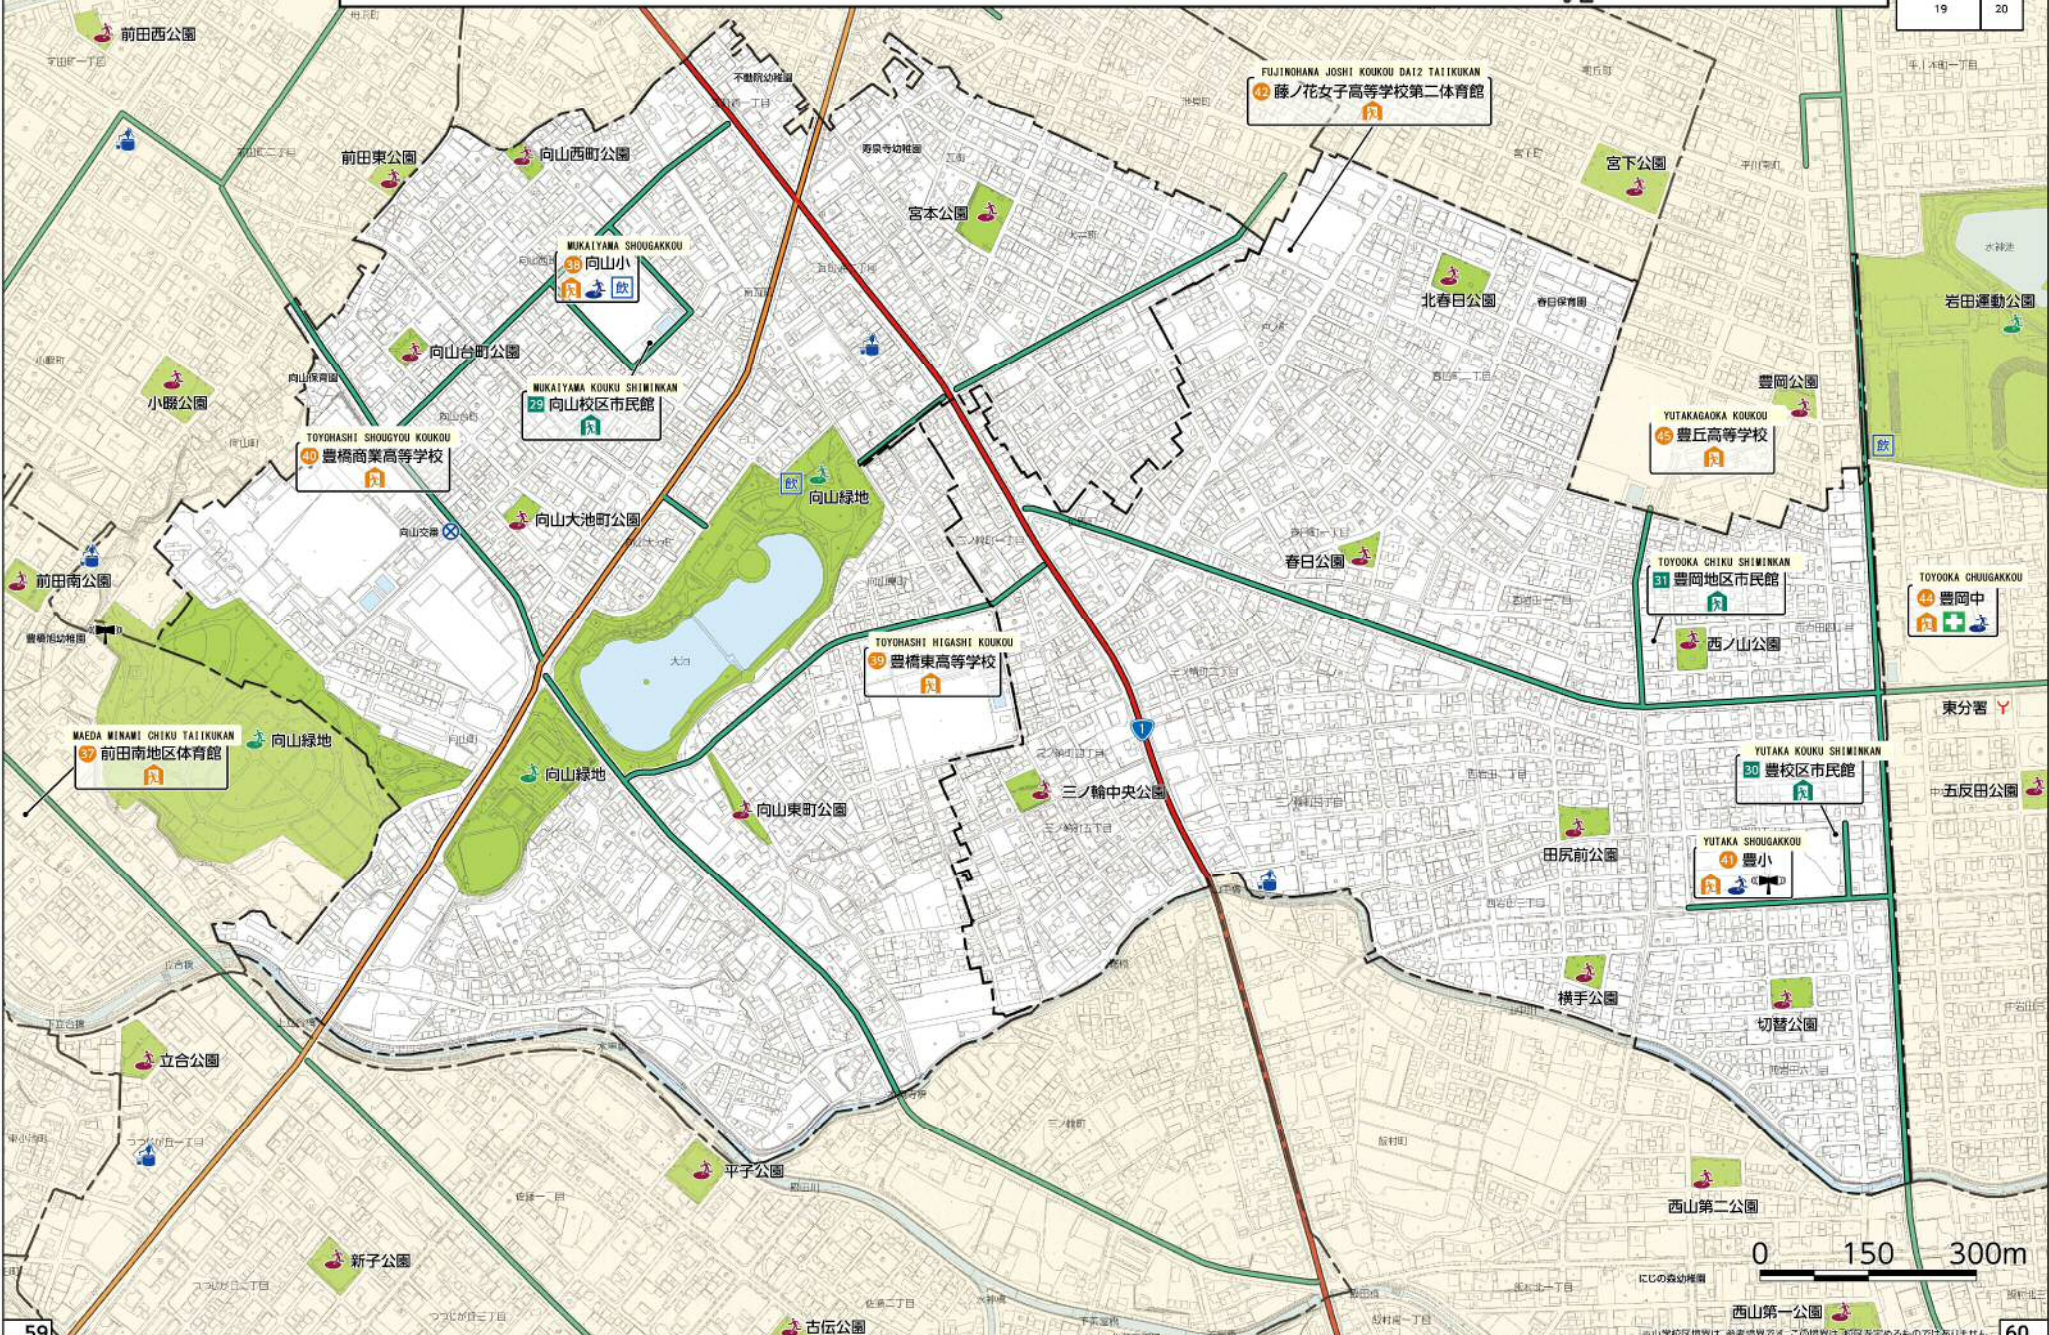

CHUUBU CHUUGAKKOU
中部中

- Primary Designated Safe Shelter
- Secondary Designated Safe Shelter
- Emergency Facilities For Elderly and Disabled persons, etc.
- Emergency Medical Aid Station
- Temporary Evacuation Area
- Base Evacuation Area
- Evacuation Area
- Tsunami Evacuation Building
- Fire Station
- Tsunami Evacuation Area
- Support Facilities for Stranded persons
- Portable Water Tank
- Emergency Well
- Disaster Prevention Base Park
- Emergency Supplies Warehouse
- Flood-control supplies Warehouse
- Public Warning Siren
- Police Station
- Primary Emergency Transportation Route
- Secondary Emergency Transportation Route
- Emergency Transportation Route Designated by City
- Emergency Transportation Route Designated by City
- Prefectural road
- Elementary School District

12	10	14
	13	
19		20

0 150 300m

※小学校区境界は、参考情報です。この境界は、市区を定めるものではありません。